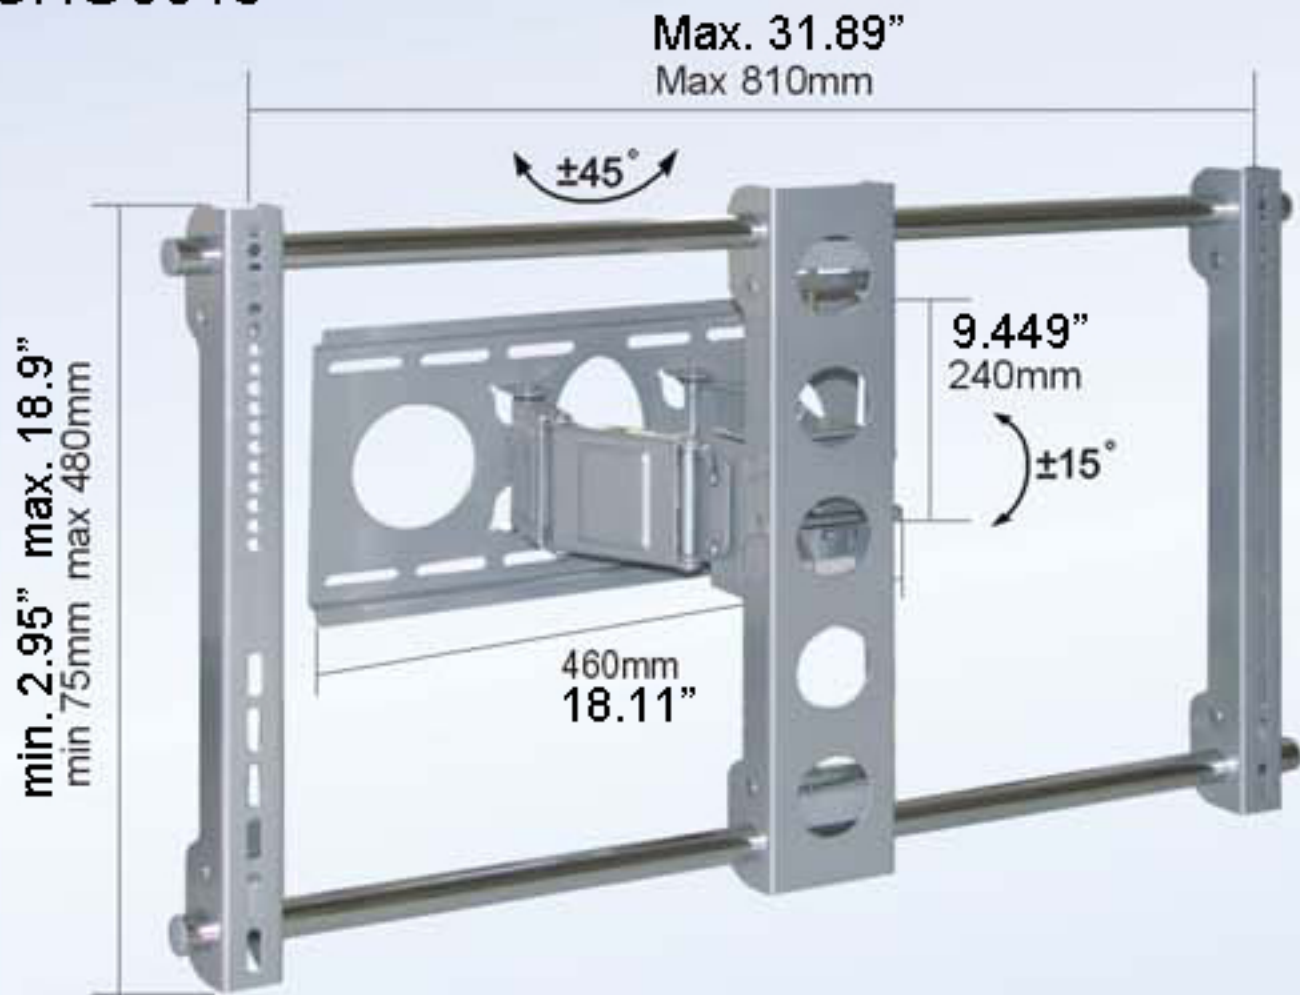

CHO5310

30 → 63"

76 → 160cm

75kg/165lbs

TV to Wall: Max.:300mm/11.81"
Min.:130mm/5.12"