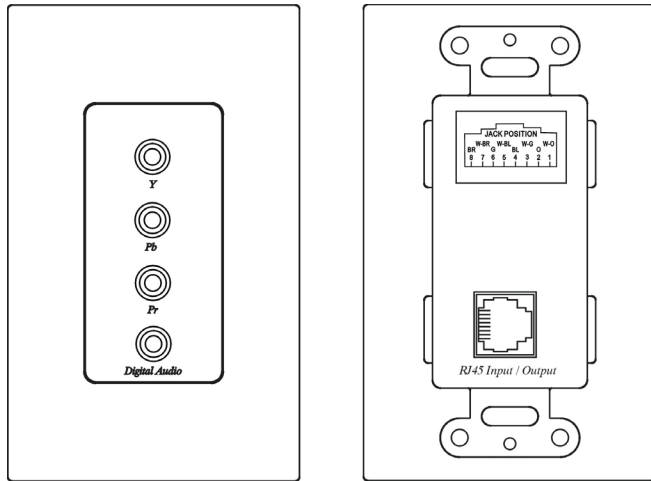

Wall Plate Multimedia CAT5 Extender

Features:

ELE7012 Wall Plate Component Video & Digital Audio CAT5 Extender

- ◆ Send component video signals over digital audio one CAT5 UTP cable.
- ◆ 4 x RCA female to RJ45 female, green color for Y, blue color for Pb, red color for Pr orange color for digital audio.
- ◆ Wall mountable type for a neat and cleaner installation.
- ◆ Passive, No power required.
- ◆ Support up to HDTV. (480I /480p/720p/1080i)
- ◆ Transmission range up to 300 meters.
- ◆ Perfect for integrated home entertainment application.

Installation

Panel View:

RJ-45 Jack Pin Define

Specification:

ITEM NO.	ELE7012
Video Input (RCA female) (Y Pb Pr)	1V p-p, 75 Ohms
Digital Audio	V
Video Output	RJ45
Bandwidth	Video: DC to 5Mhz
Cable	Twisted Pair CAT5,CAT5e (AWG24)
Dimensions W x H x D mm	70x61x115
Weight g	100