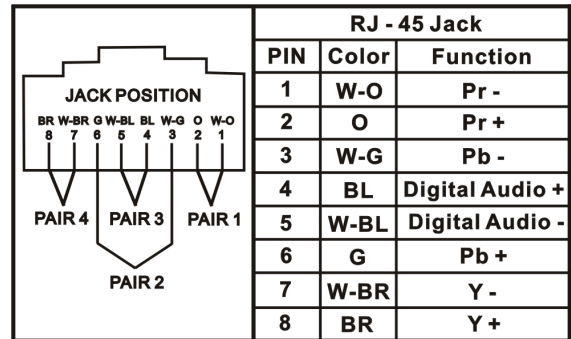

Wall Plate Multimedia CAT5 Extender

Features:

ELE7012 Wall Plate Component Video & Digital Audio CAT5 Extender

- ◆ Send component video signals over digital audio one CAT5 UTP cable.
- ◆ 4 x RCA female to RJ45 female, green color for Y, blue color for Pb, red color for Pr orange color for digital audio.
- ◆ Wall mountable type for a neat and cleaner installation.
- ◆ Passive, No power required.
- ◆ Support up to HDTV. (480I /480p/720p/1080i)
- ◆ Transmission range up to 300 meters.
- ◆ Perfect for integrated home entertainment application.

Installation

Panel View:

RJ-45 Jack Pin Define

Specification:

ITEM NO.	ELE7012
Video Input (RCA female) (Y Pb Pr)	1V p-p, 75 Ohms
Digital Audio	V
Video Output	RJ45
Bandwidth	Video: DC to 5Mhz
Cable	Twisted Pair CAT5,CAT5e (AWG24)
Dimensions W x H x D mm	70x61x115
Weight g	100