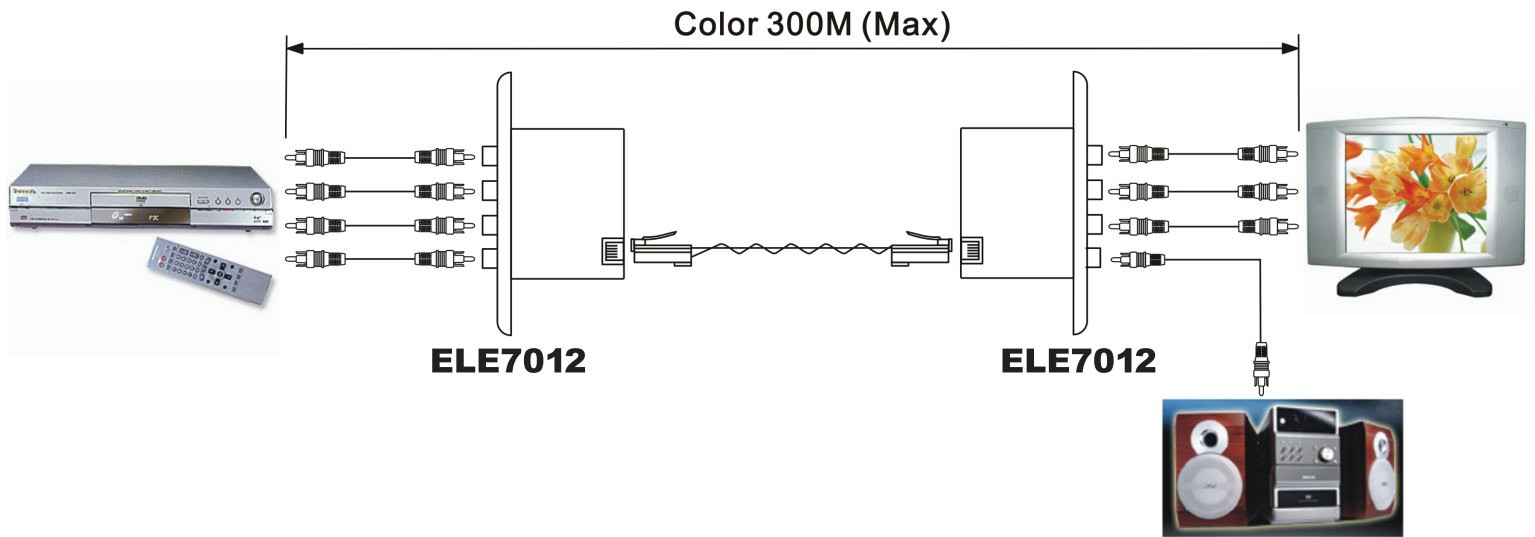

Wall Plate Multimedia CAT5 Extender

Features:

ELE7012 Wall Plate Component Video & Digital Audio CAT5 Extender

- ◆ Send component video signals over digital audio one CAT5 UTP cable.
- ◆ 4 x RCA female to RJ45 female, green color for Y, blue color for Pb, red color for Pr orange color for digital audio.
- ◆ Wall mountable type for a neat and cleaner installation.
- ◆ Passive, No power required.
- ◆ Support up to HDTV. (480I /480p/720p/1080i)
- ◆ Transmission range up to 300 meters.
- ◆ Perfect for integrated home entertainment application.

Installation

Panel View:

RJ-45 Jack Pin Define

Specification:

ITEM NO.	ELE7012
Video Input (RCA female) (Y Pb Pr)	1V p-p, 75 Ohms
Digital Audio	V
Video Output	RJ45
Bandwidth	Video: DC to 5Mhz
Cable	Twisted Pair CAT5,CAT5e (AWG24)
Dimensions W x H x D mm	70x61x115
Weight g	100